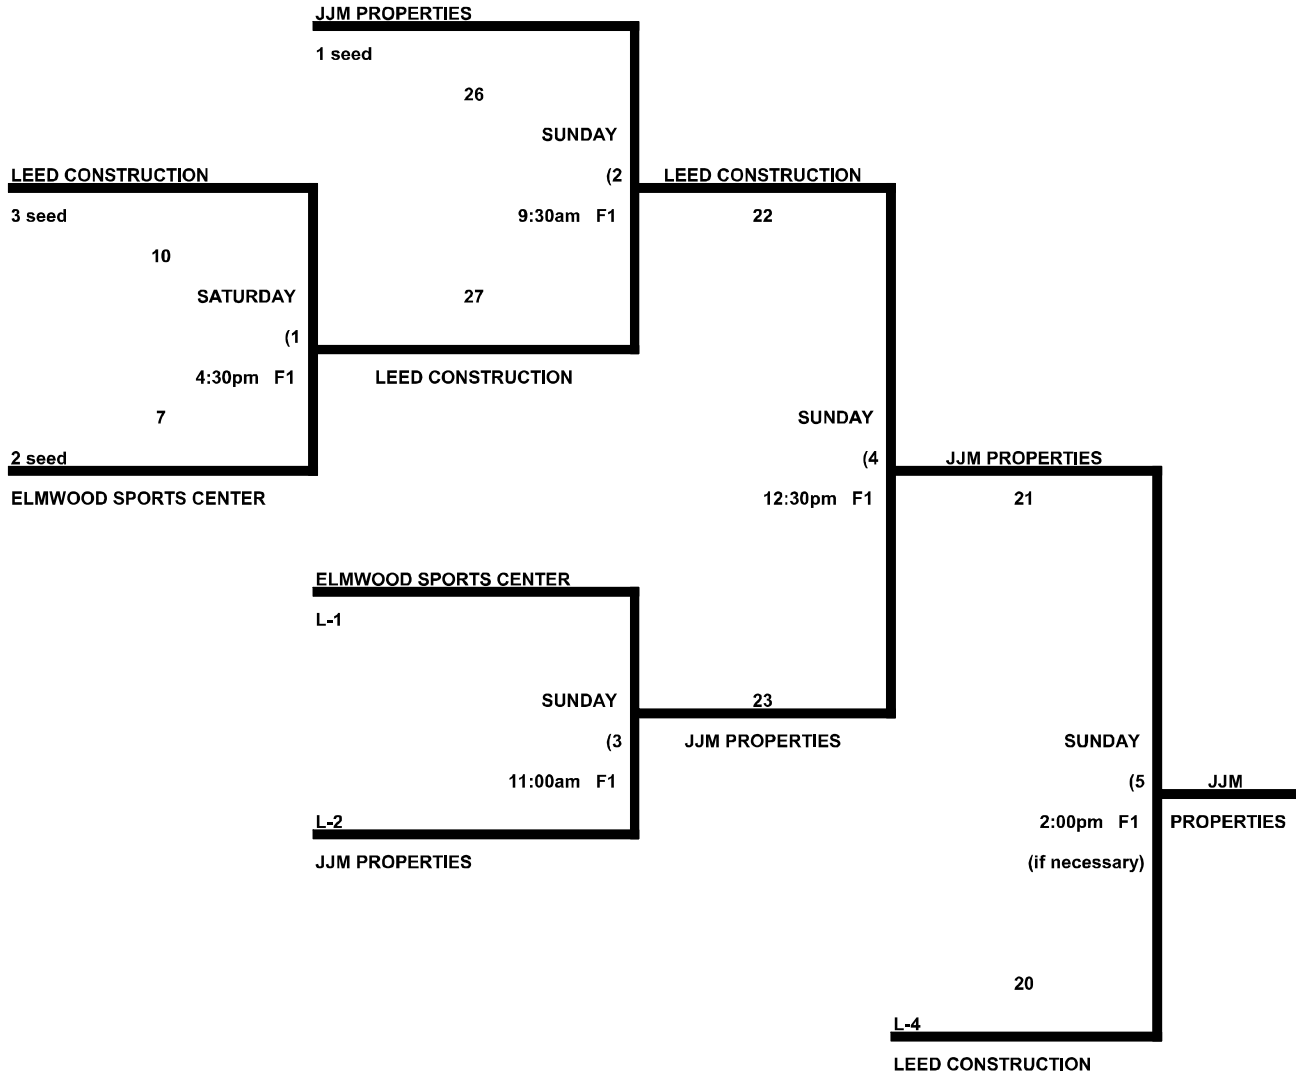

HOME RUNS:

AAA HR rule- 3 per game then outs. Major Rule- 6 per game then outs. The AAA HR rule applies in all crossover games.

TIME LIMITS:

Pool Play- 65 minutes. After time has expired, finish the inning and play 1 additional inning.

Bracket Play- 70 minutes. After time has expired, finish the inning and play 1 additional inning.

SSUSA CONNECTICUT MASTERS GAMES

June 6-7, 2015

Men's 50 Major Bracket

SMITH PARK

SSUSA CONNECTICUT MASTERS GAMES

DEEP PURPLE- 6

SILVA ADVERTISING- 13

SUNDAY

(4)

8:00am F1

SILVA ADVERTISING- 14

PAUL'S PLACE- 13

3 seed

SUNDAY

(7)

12:30pm F2

SILVA
ADVERTISING

DEEP PURPLE- 8

L-1

SUNDAY

(3)