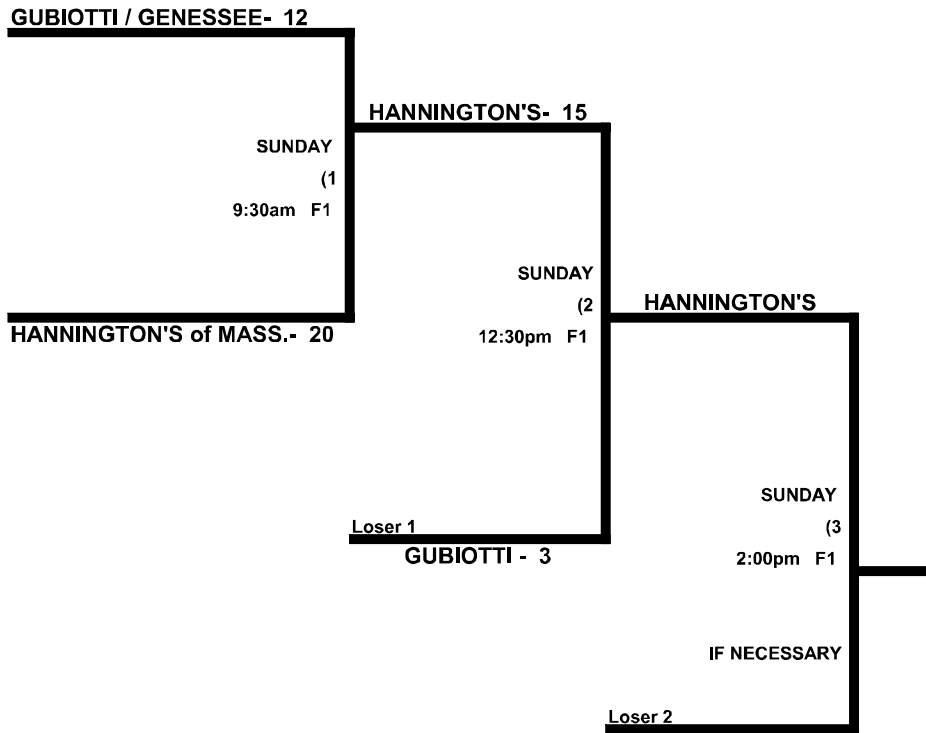

SSUSA CONNECTICUT MASTERS GAMES

June 6 – 7, 2015

Men's 60 Major Bracket SAGE PARK

SSUSA CONNECTICUT MASTERS GAMES

June 6-7, 2015

Men's 60 Silver Bracket SAGE PARK